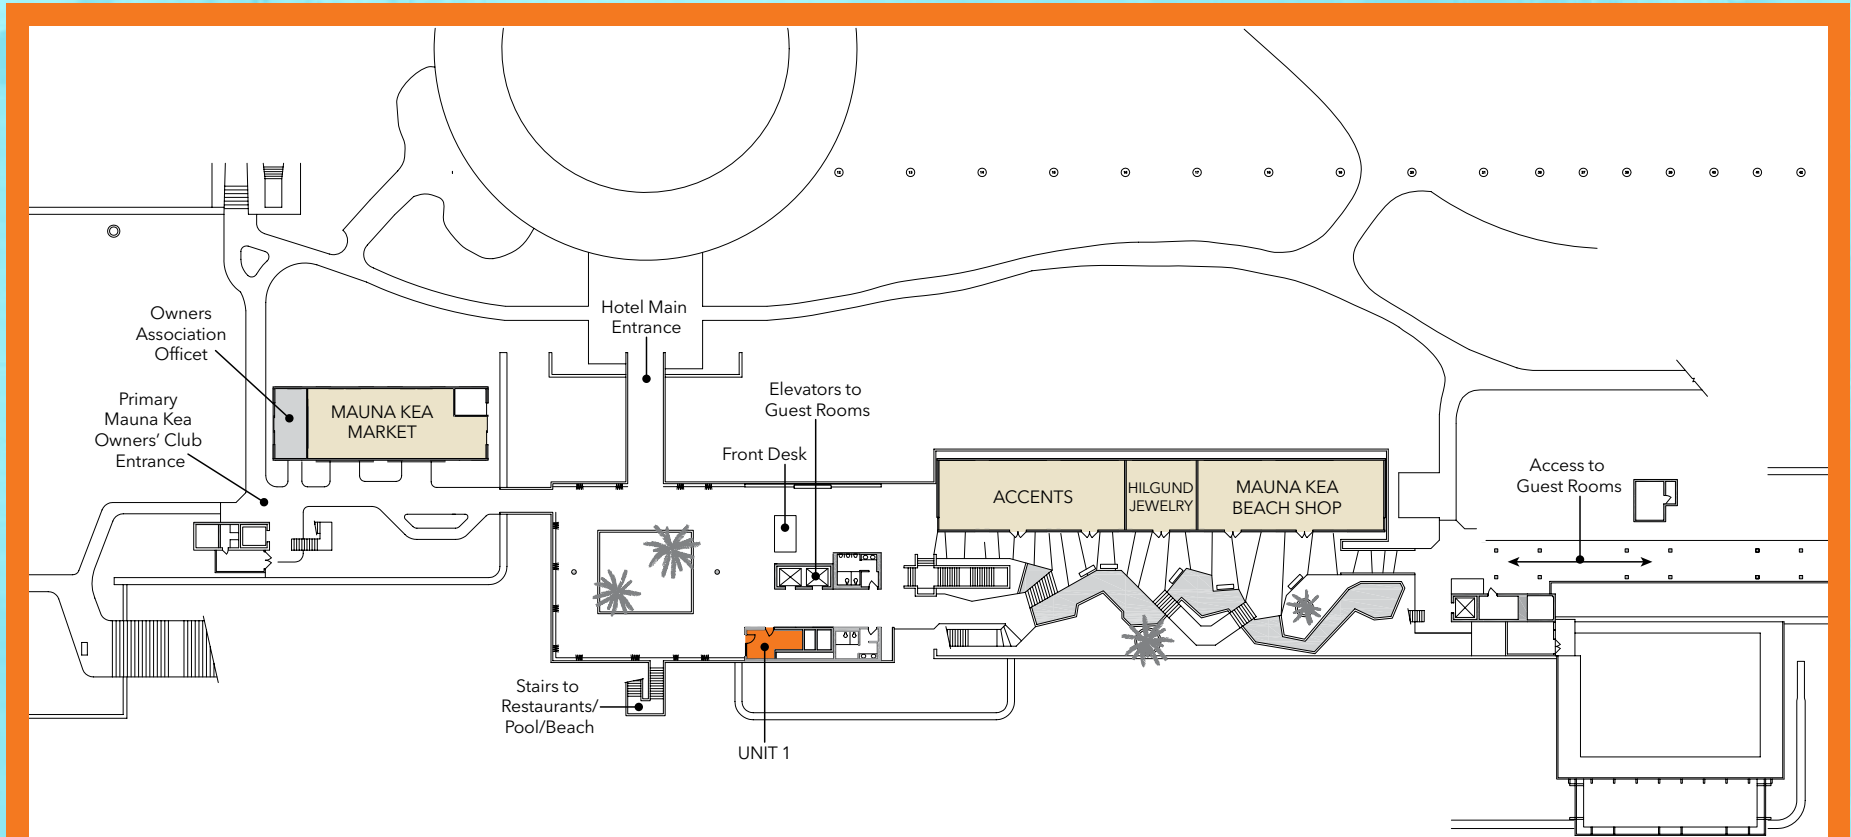

MAUNA KEA BEACH HOTEL • LOBBY FLOOR PLAN

SPACE HIGHLIGHTS

SPACE	Unit 1
AVAILABLE SIZE	267 SF

SETH MCCORMACK (S)
 (808) 469-4308
 SETH@THEBEALLCORPORATION.COM

Scan or visit eepurl.com/cYstrT to sign up for The Beall Corporation Newsletters and stay on top of Hawaii's Commercial Real Estate News