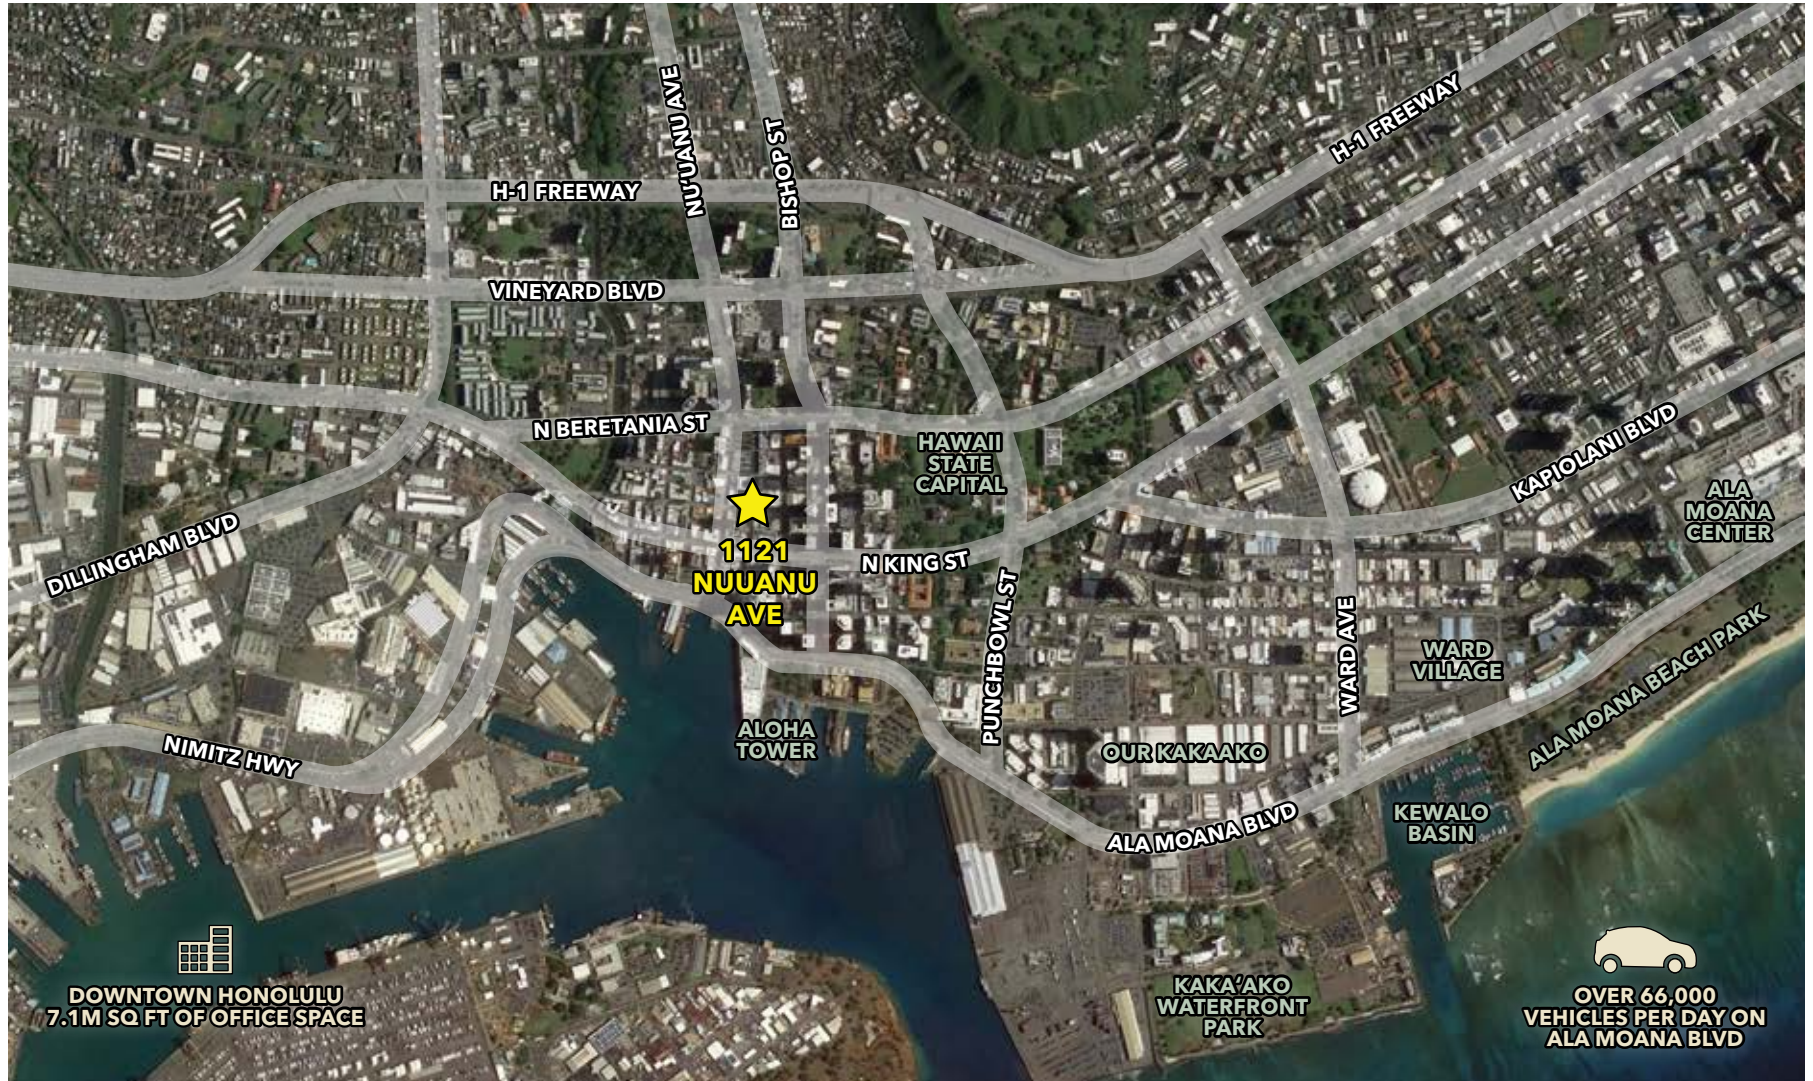

HAWAII THEATER BLOCK • CENTRAL HONOLULU AERIAL

HAWAII
THEATRE
CENTER

SEAN FREAS (S)
(808) 469-4330
SEAN@THEBEALLCORPORATION.COM