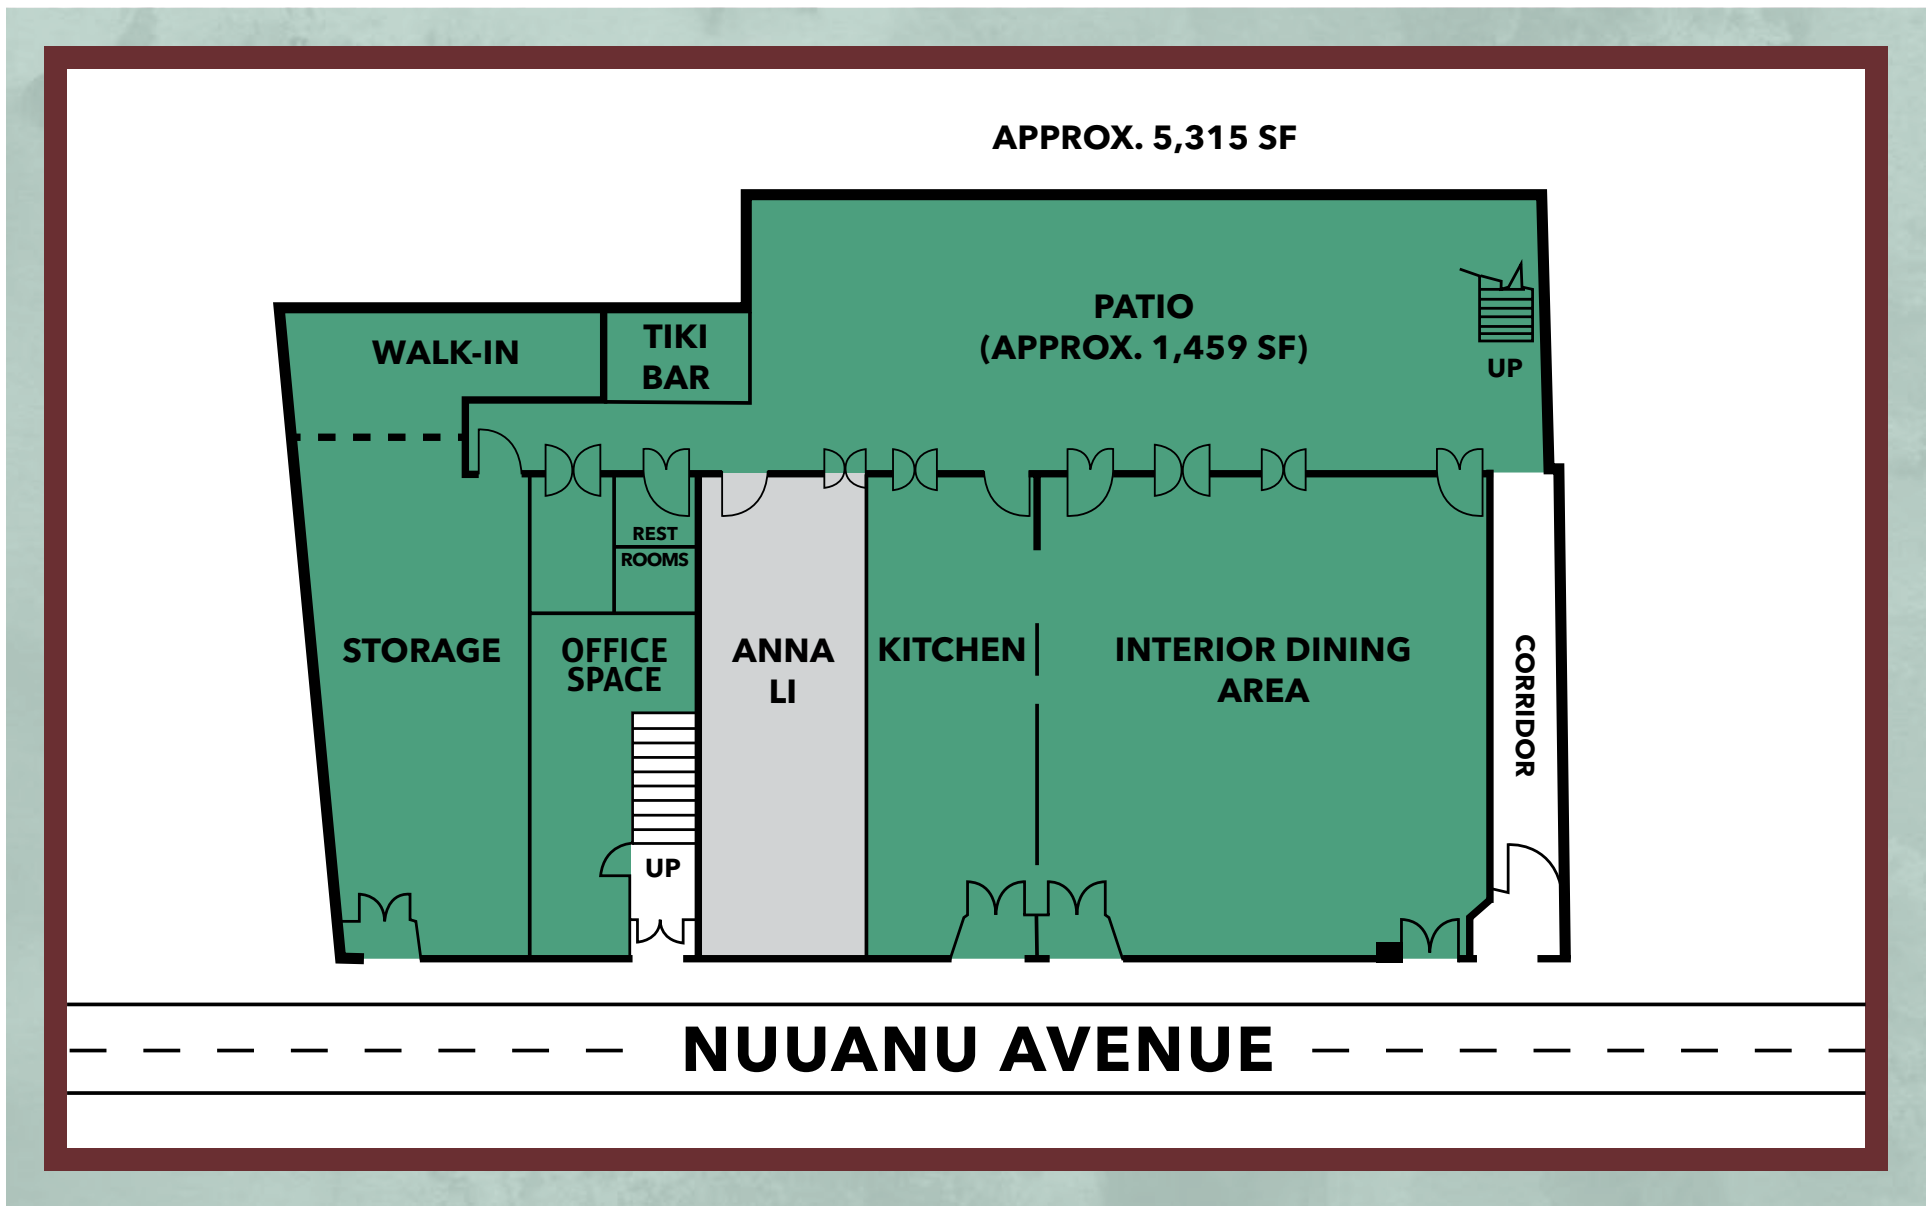

# HAWAII THEATER BLOCK • McCLEAN BLOCK RESTAURANT SPACE FLOOR PLAN

HAWAII  
THEATRE  
CENTER

SEAN FREAS (S)  
(808) 469-4330  
SEAN@THEBEALLCORPORATION.COM

Scan or visit [eepurl.com/cYstrT](http://eepurl.com/cYstrT) to sign up for  
The Beall Corporation Newsletters and stay  
on top of Hawaii's Commercial Real Estate News