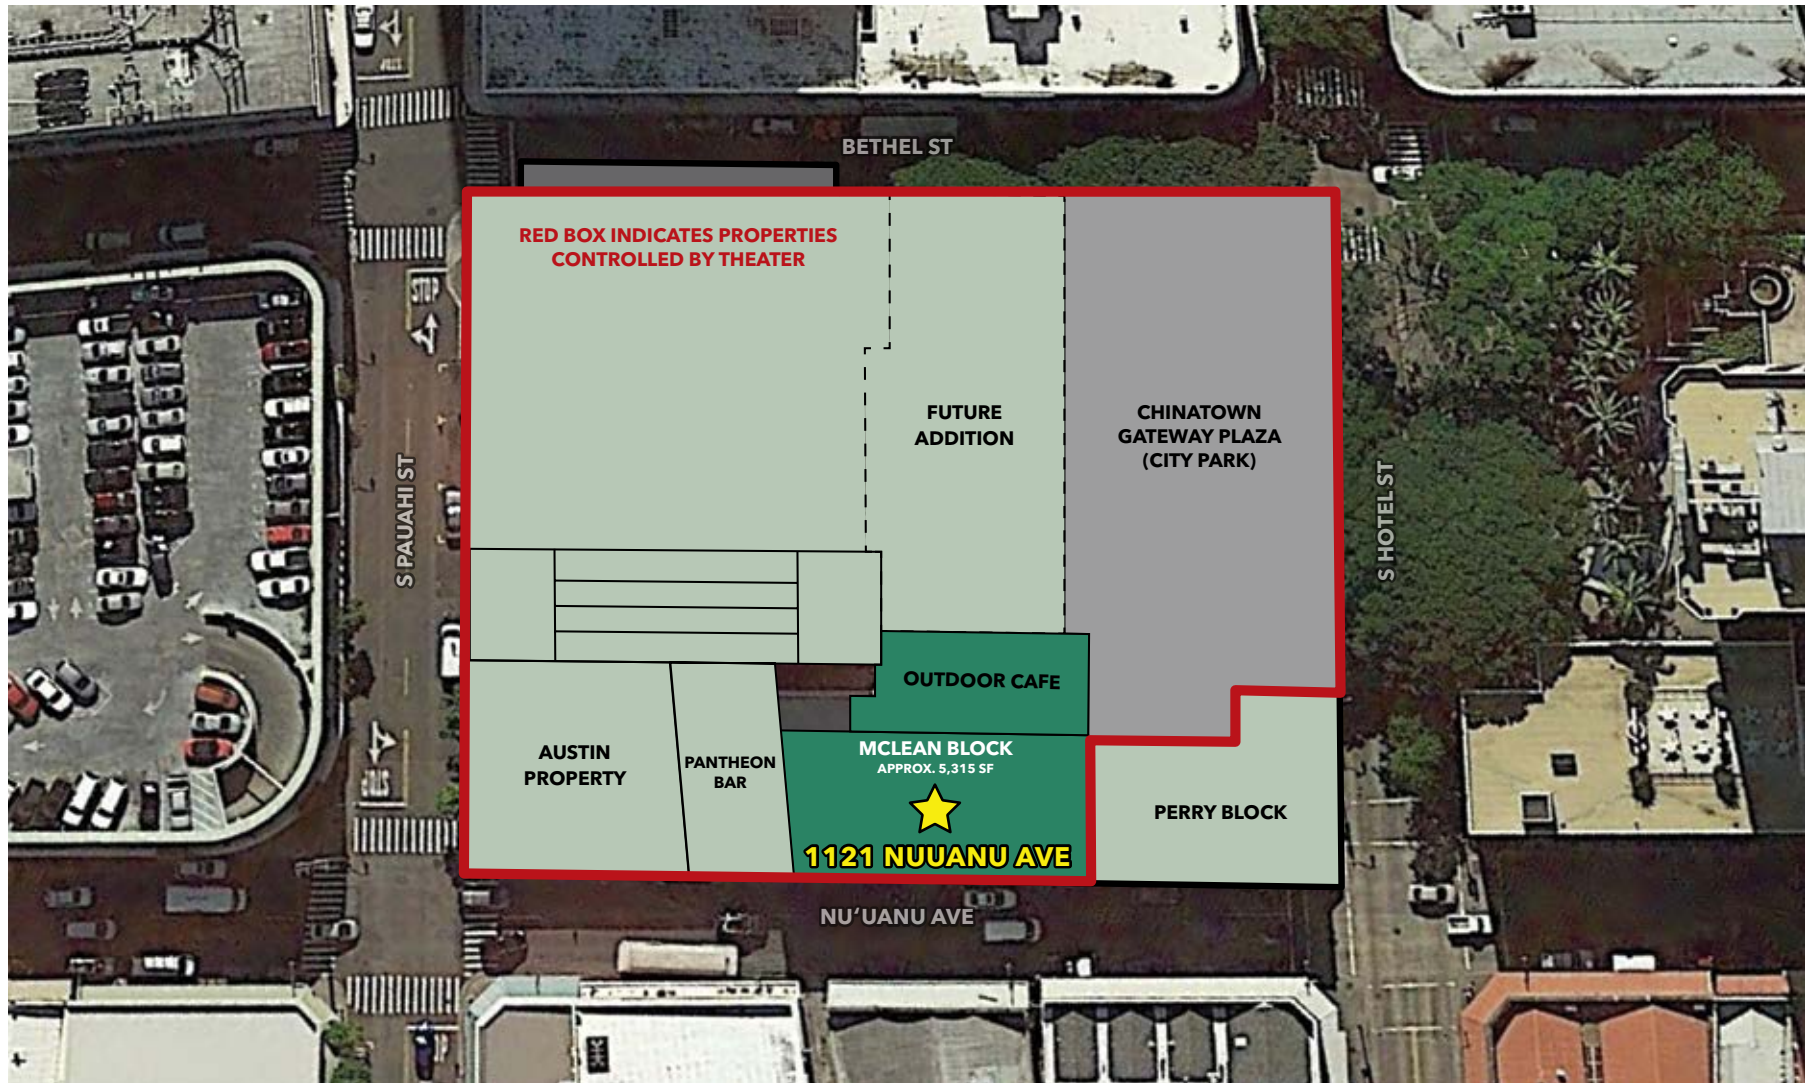

HAWAII THEATER BLOCK • BLOCK PLAN

HAWAII
THEATRE
CENTER

SEAN FREAS (S)
(808) 469-4330
SEAN@THEBEALLCORPORATION.COM