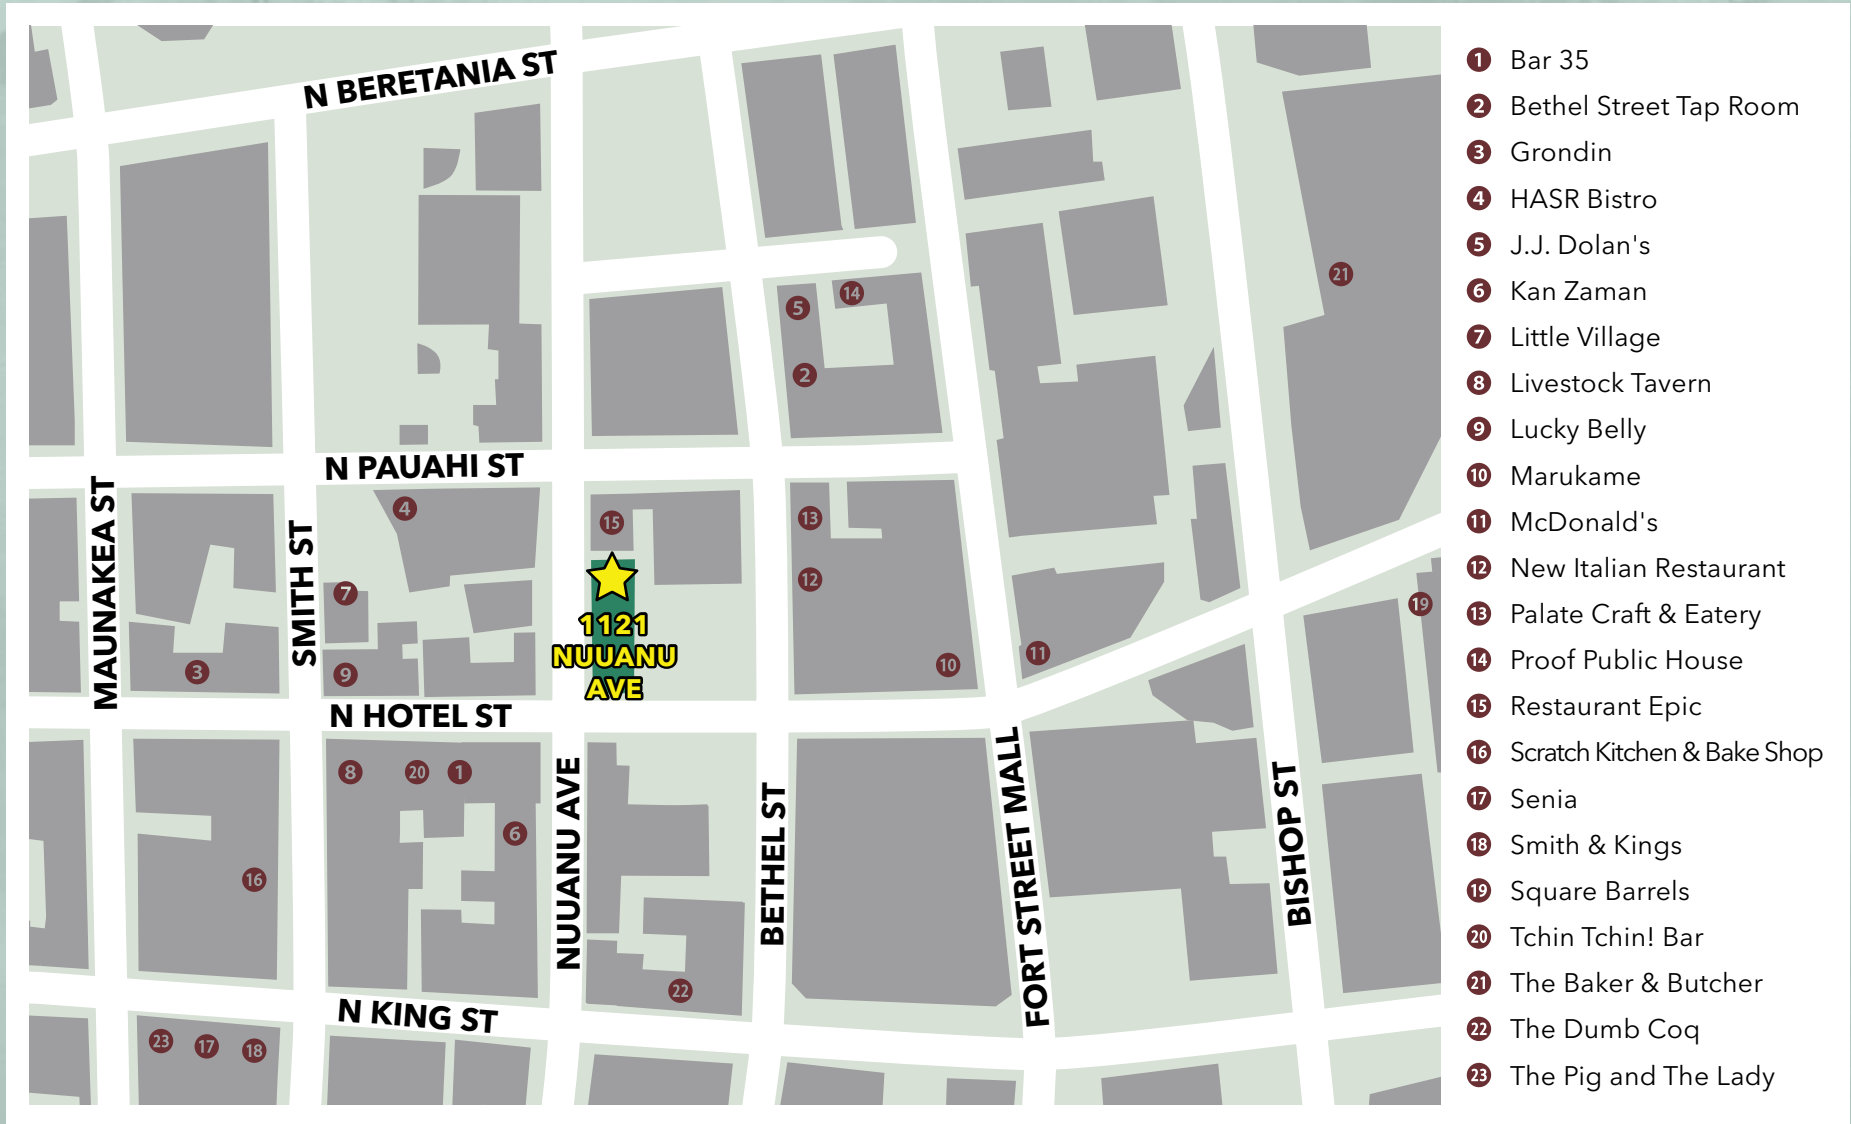

HAWAII THEATER BLOCK • DOWNTOWN EATERIES

HAWAII
THEATRE
CENTER

SEAN FREAS (S)
(808) 469-4330
SEAN@THEBEALLCORPORATION.COM